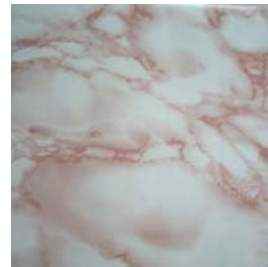

Yellow Olives

1.5m 88065
15m 89065

Kitchen Coiture

1.5m 88066
15m 89066

MARBLE

Grey Marble

1.5m 88006
15m 89006

Black Marble

1.5m 88007
15m 89007

Green Marble

1.5m 88061
15m 89061

Blue Marble Tile

1.5m 88062
15m 89062

Maroon Marble

1.5m 88063
15m 89063

MARBLE

Cream Marble

1.5m 88064
15m 89064

Decorator Range

July 2007

SOLID

Clear

15m 89000

Red

1.5m 88075
15m 89075

WOODGRAIN

Classic

1.5m 88076
15m 89076

Contact Self Adhesive Decorator Range

COMPANY NAME:	DATE:
DELIVERY ADDRESS:	ORDER NO:
	BUYERS NAME:
	SIGNATURE:

1.5m ROLL RANGE			15m ROLL RANGE		
Tasman Code	Description	Order Qty	Tasman Code	Description	Order Qty
88005	Red		89000	Clear <small>While stocks last</small>	
88006	Grey Marble		89005	Red	
88007	Black Marble		89006	Grey Marble	
88008	Light Cork		89007	Black Marble	
88060	Poppy Field		89008	Light Cork	
88061	Green Marble		89042	Alexander Slate <small>while stocks last</small>	
88062	Blue Marble Tile		89043	Tea Cups <small>While stocks last</small>	
88063	Maroon Marble		89045	Dark Teak <small>While stocks last</small>	
88064	Cream Marble		89046	Celestial Blue <small>While stocks last</small>	
88065	Yellow Olives		89060	Poppy Field	
88066	Kitchen Coiture		89061	Green Marble	
88067	Flowers		89062	Blue Marble Tile	
88068	Dark Sand		89063	Maroon Marble	
88069	Black		89064	Cream Marble	
88070	White		89065	Yellow Olives	
88071	Royal Blue		89066	Kitchen Coiture	
88072	Dark Woodgrain		89067	Flowers	
88073	Beige Weave		89068	Dark Sand	
88074	Light Woodgrain		89069	Black	
88075	Honey Woodgrain		89070	White	
88076	Classic Woodgrain		89071	Royal Blue	
5m SUEDE			89072	Dark Woodgrain	
89401	Suede Green 5m		89073	Beige Weave	
89402	Suede Black 5m		89074	Light Woodgrain	
89403	Suede Red 5m		89075	Honey Woodgrain	
89404	Suede Bright Red 5m		89076	Classic Woodgrain	